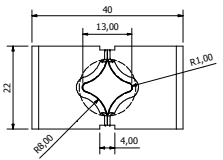

FS4022-3B
WITH 5° TAPERED SIDES