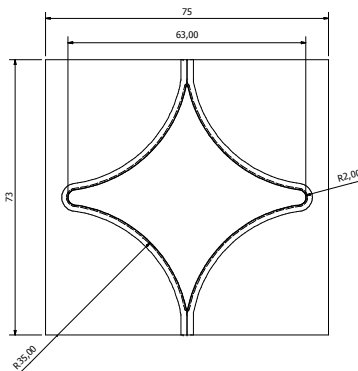

FS7573-1

STAR PUNCHES Stellar Technik