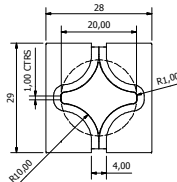

FS2928-R10