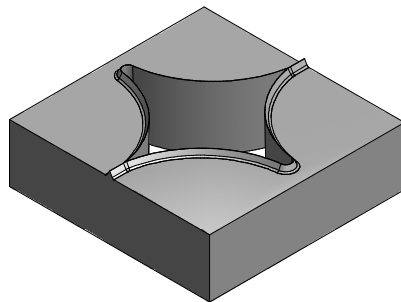

HS4836-6

STAR PUNCHES Stellar Technik