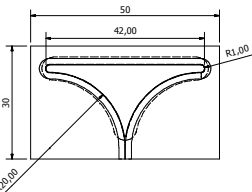

HS3030-2

STAR PUNCHES Stellar Technik