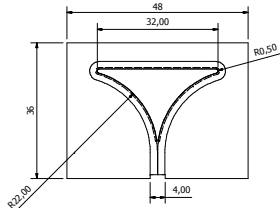

HS4836-6

STAR PUNCHES Stellar Technik