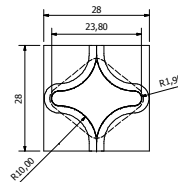

FS2828-1

STAR PUNCHES Stellar Technik