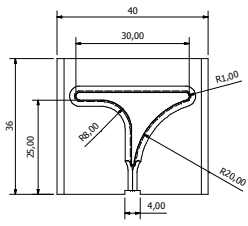

FSS040-5P
WITH 5° TAPERED SIDES & PEEL TAB

STAR PUNCHES Stellar Technik