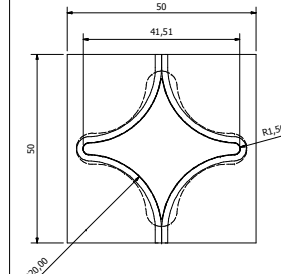

FSS050-5

STAR PUNCHES Stellar Technik