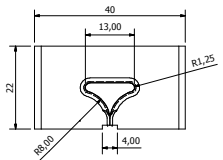

HS4022-8B
WITH 5° TAPERED SIDES