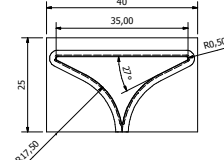

HS4025-2

STAR PUNCHES Stellar Technik