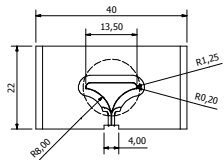

HS4022-2T
WITH 5° TAPERED SIDES