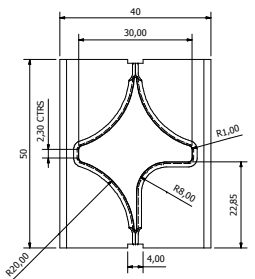

FSS040-5P
WITH 5° TAPERED SIDES & PEEL TAB