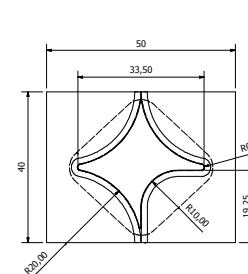

FSS040-1P
WITH PEEL TAB