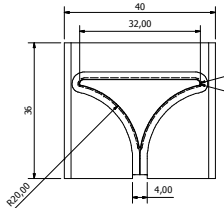

HS3640-2T
WITH 5° TAPERED SIDES