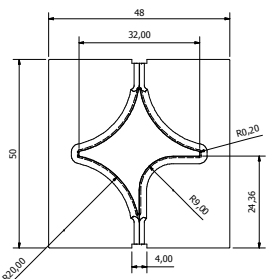

FSS048-3PRH
WITH PEEL TAB (RH)