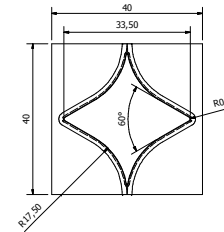

FS4040-5

STAR PUNCHES Stellar Technik