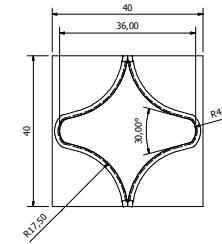

FS4040-6

STAR PUNCHES Stellar Technik