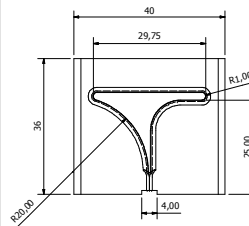

HS4036-4P
WITH 5° TAPERED SIDES & PEEL TAB