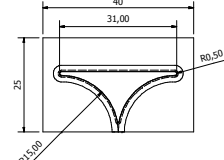

HS4025-1S

STAR PUNCHES Stellar Technik