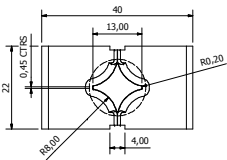

FS4022-1T
WITH 5° TAPERED SIDES