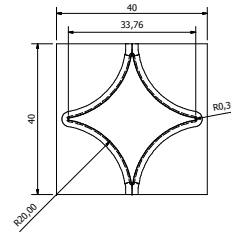

FS4040-4

STAR PUNCHES Stellar Technik