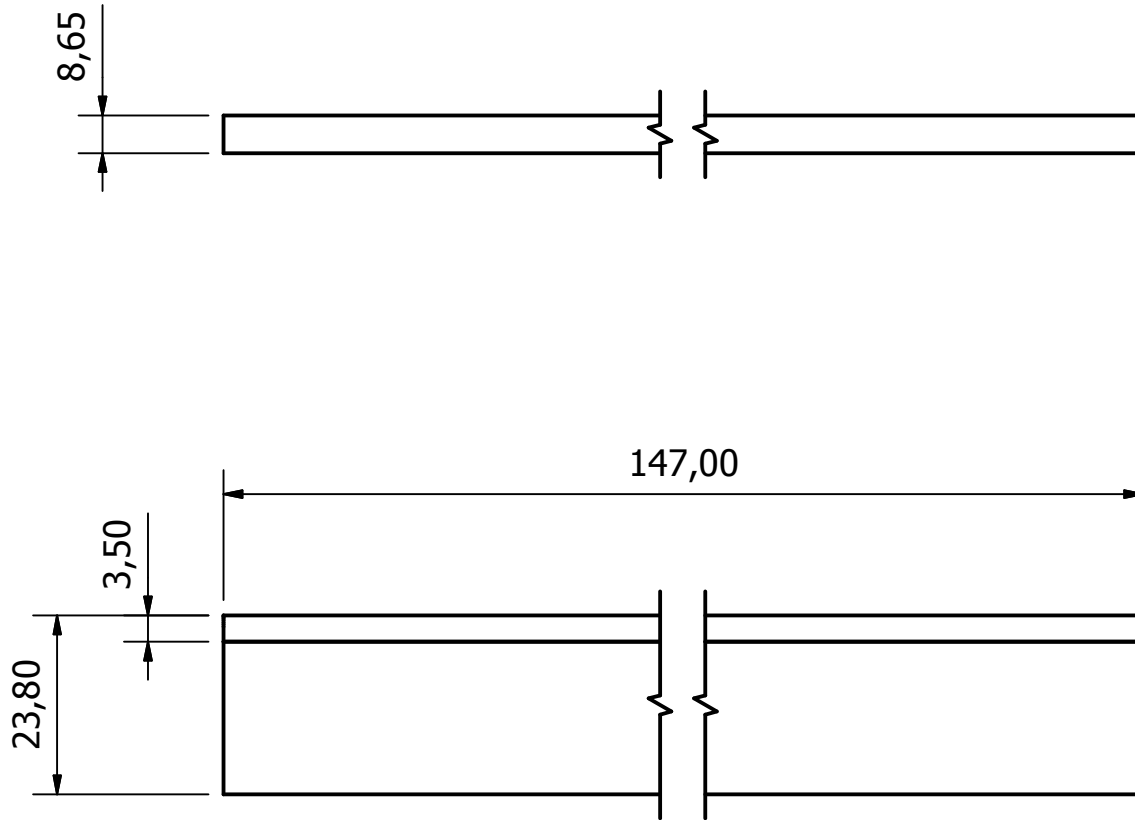

147.00x23.80x8.65
NEOPRENE CAPPED SPACER

Stellar Technik

147.00x23.80x8.65 DATA SHEET