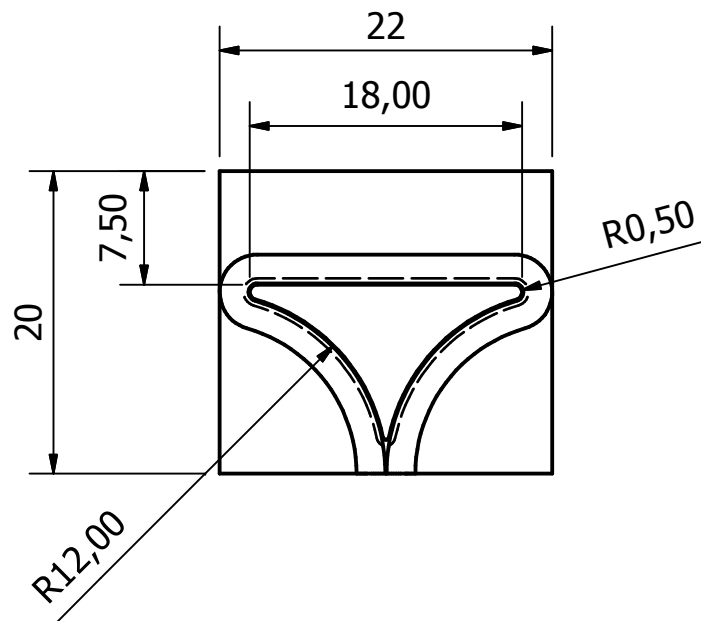

HS2220-12

HALF STAR R12,00
20x22mm, 23,80mm HIGH

Stellar

Technik