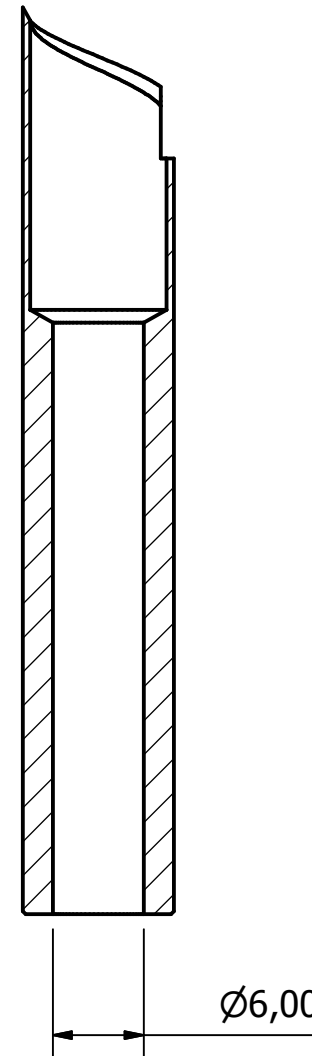

AP6010-1

AIR PUNCH $\varnothing 10,00$ x 60mm LONG

$\varnothing 6$ mm THROUGH HOLE

SECTION X-X

Stellar

Technik