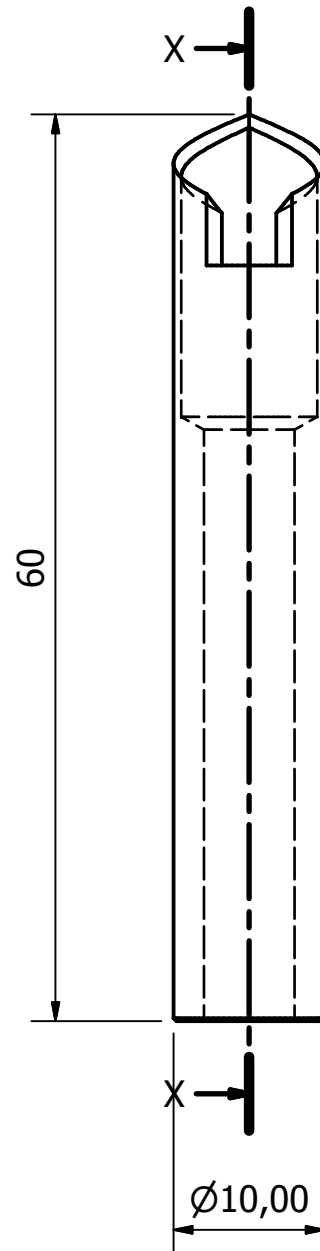

AP6010-1

AIR PUNCH $\varnothing 10,00$ x 60mm LONG

$\varnothing 6$ mm THROUGH HOLE

SECTION X-X

Stellar

Technik